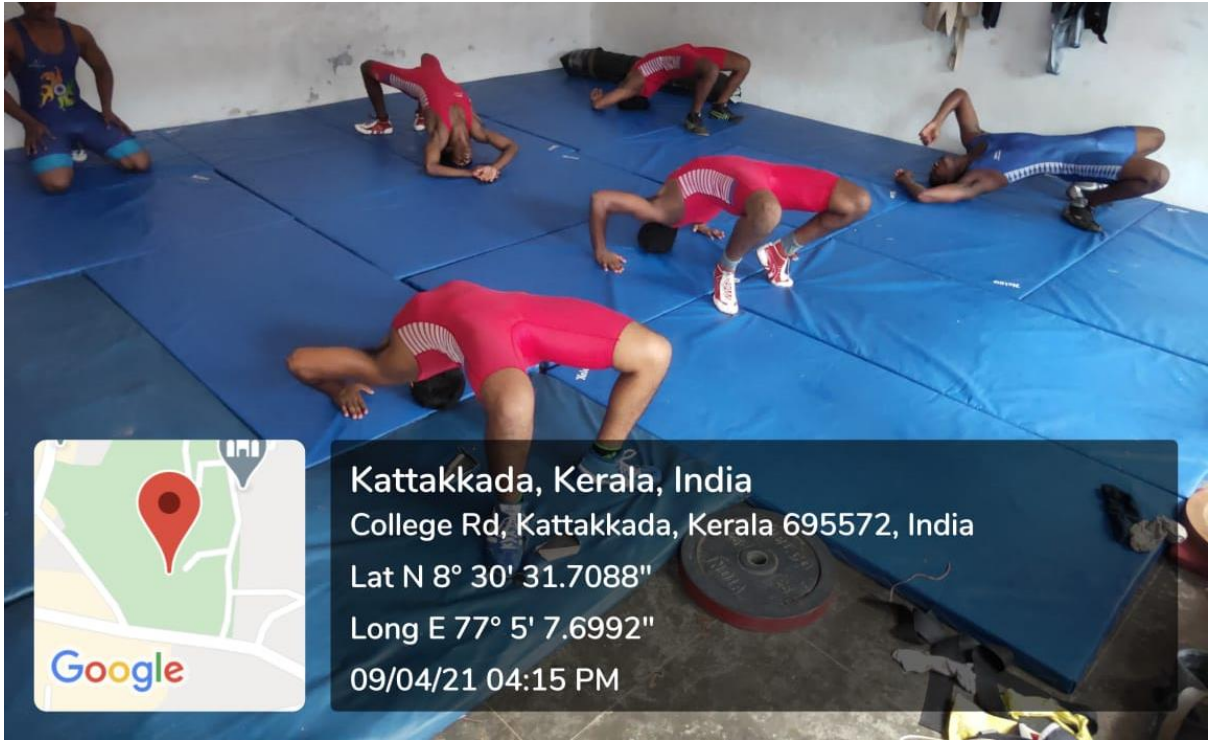

Basket Ball court