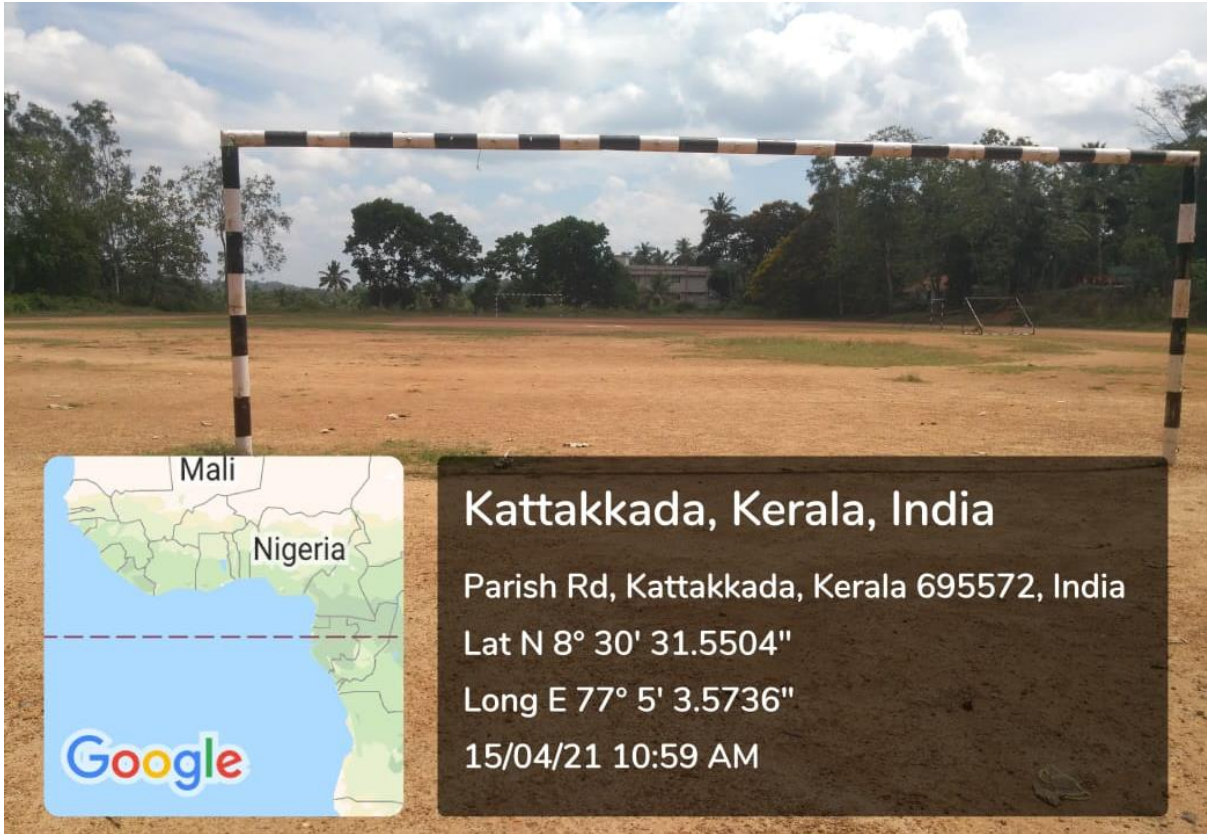

PHOTOGRAPHS