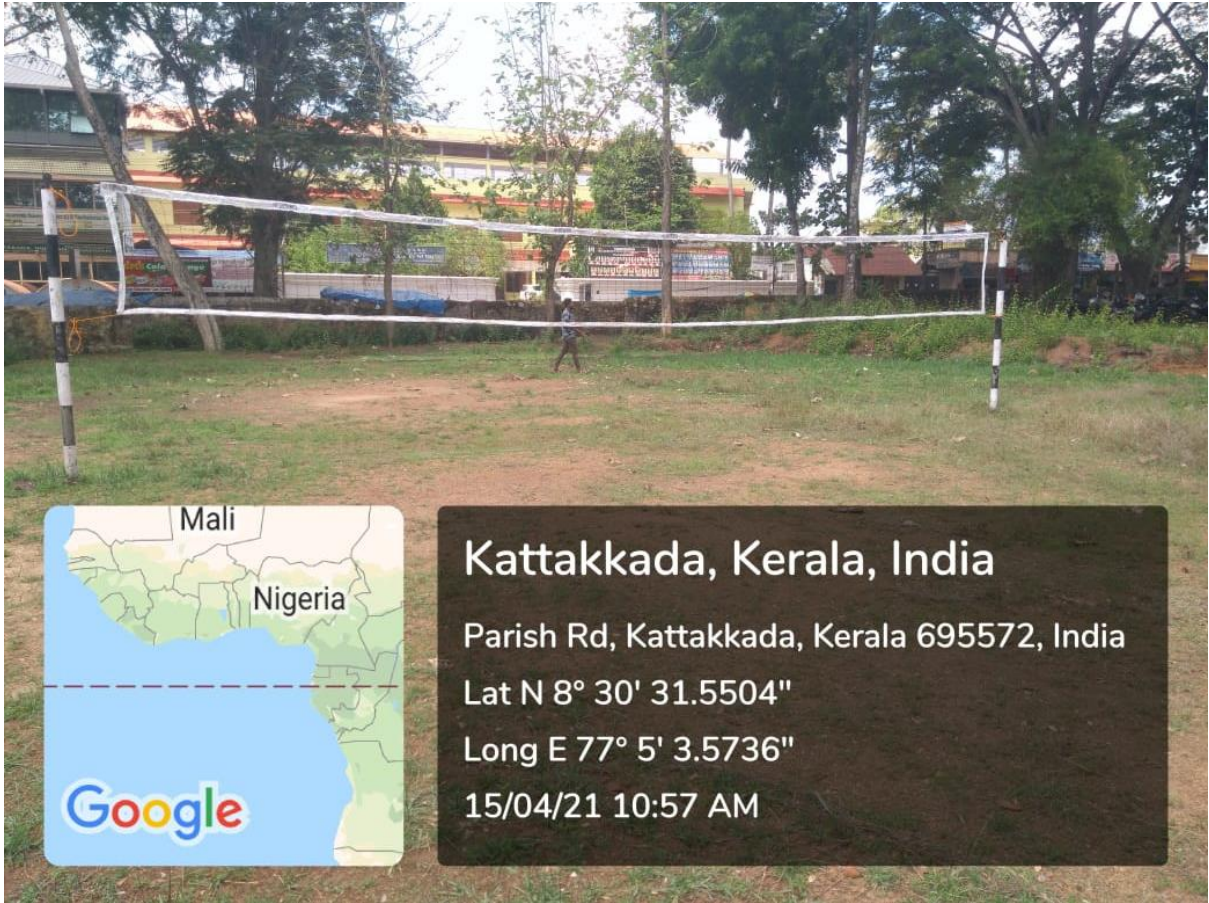

Kattakkada, Kerala, India
Parish Rd, Kattakkada, Kerala 695572, India
Lat N 8° 30' 31.5504"
Long E 77° 5' 3.5736"
15/04/21 10:57 AM