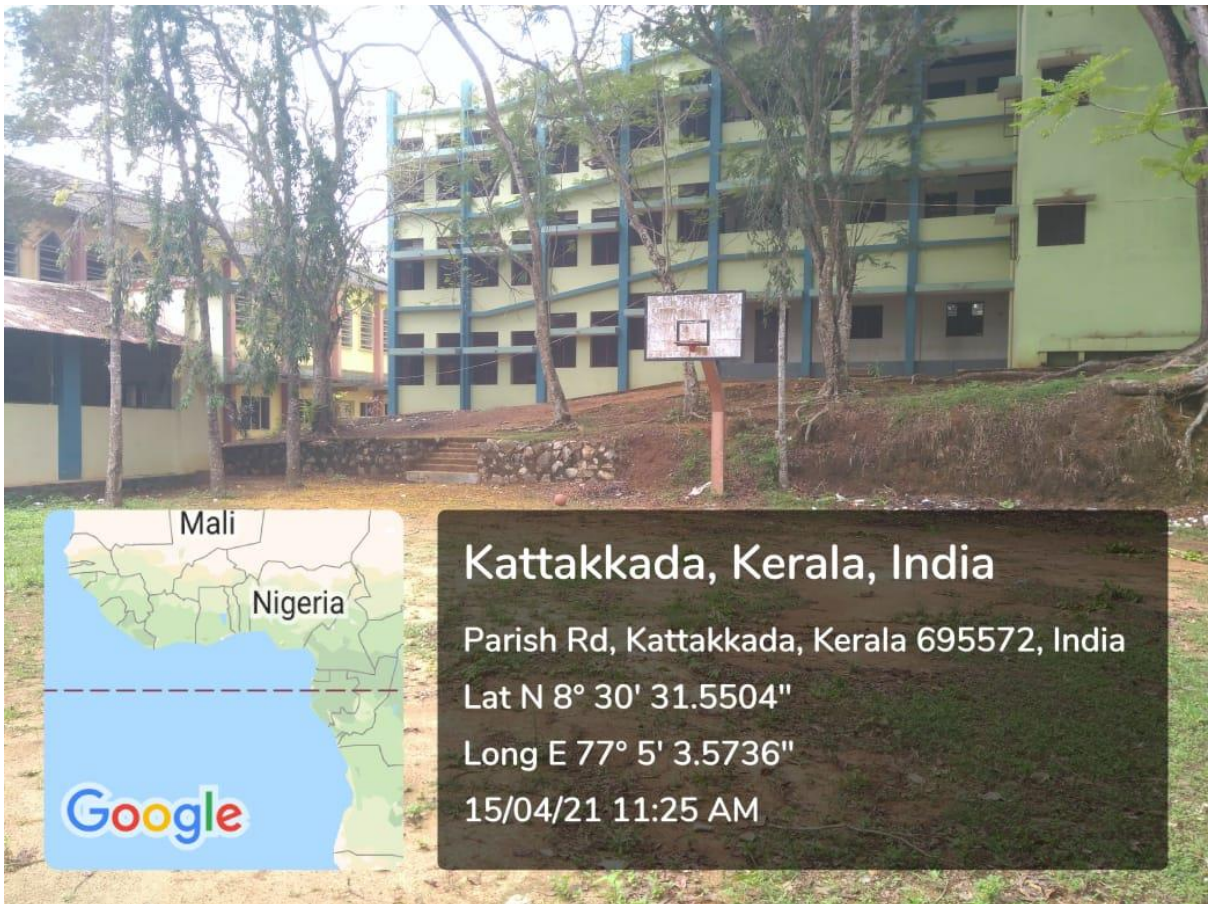

Kattakkada, Kerala, India
College Rd, Kattakkada, Kerala 695572, India
Lat N 8° 30' 30.2652"
Long E 77° 5' 9.3696"
09/04/21 03:43 PM

2×100 m Track