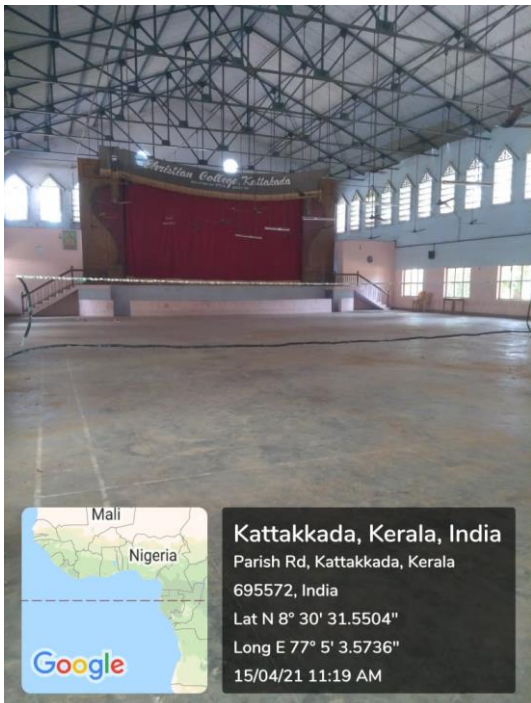

Kattakkada, Kerala, India
Parish Rd, Kattakkada, Kerala
695572, India
Lat N 8° 30' 31.5504"
Long E 77° 5' 3.5736"
15/04/21 11:19 AM

Indoor Badminton Court