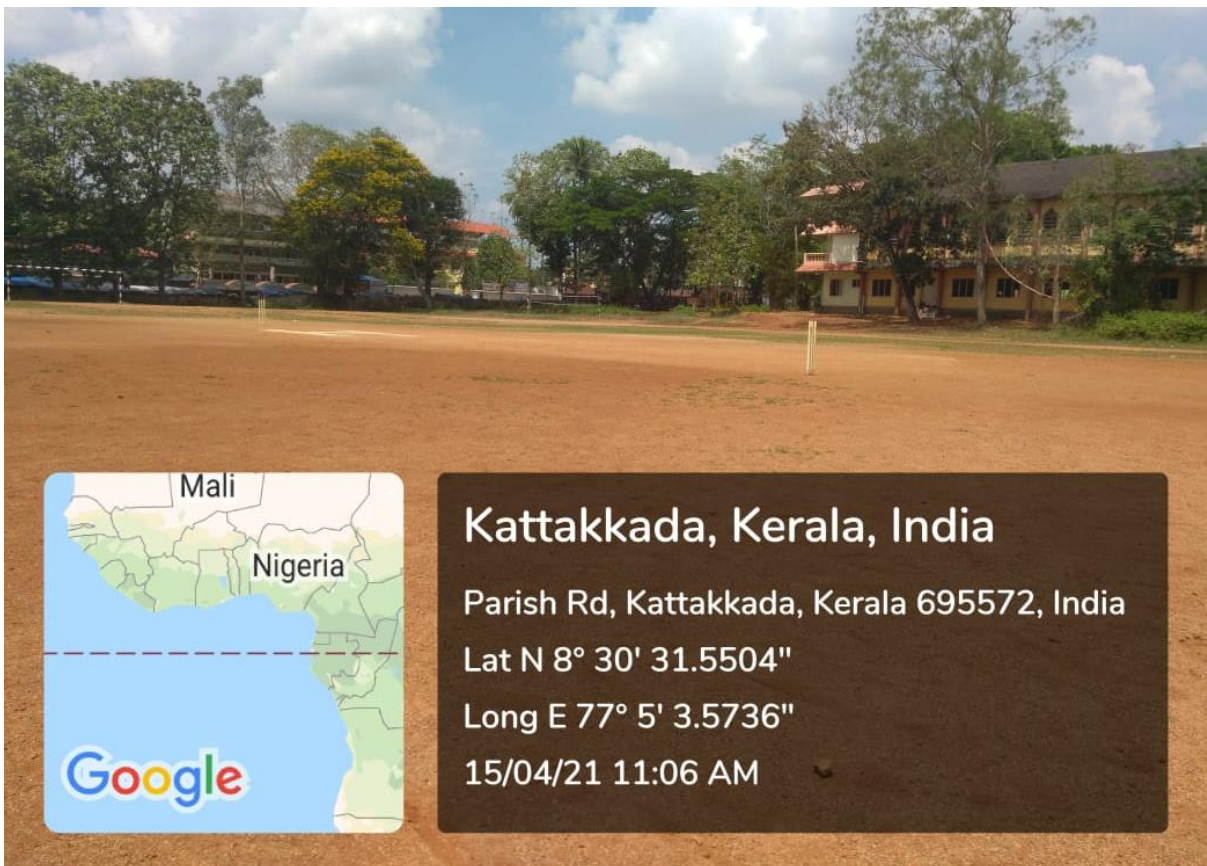

Dr. VINCENT JOY.N.S
Principal
Christian College
Kattakada

PHOTOGRAPHS

Football field

Cricket ground

Kattakkada, Kerala, India
College Rd, Kattakkada, Kerala 695572, India
Lat N 8° 30' 30.2652"
Long E 77° 5' 9.3696"
09/04/21 03:43 PM