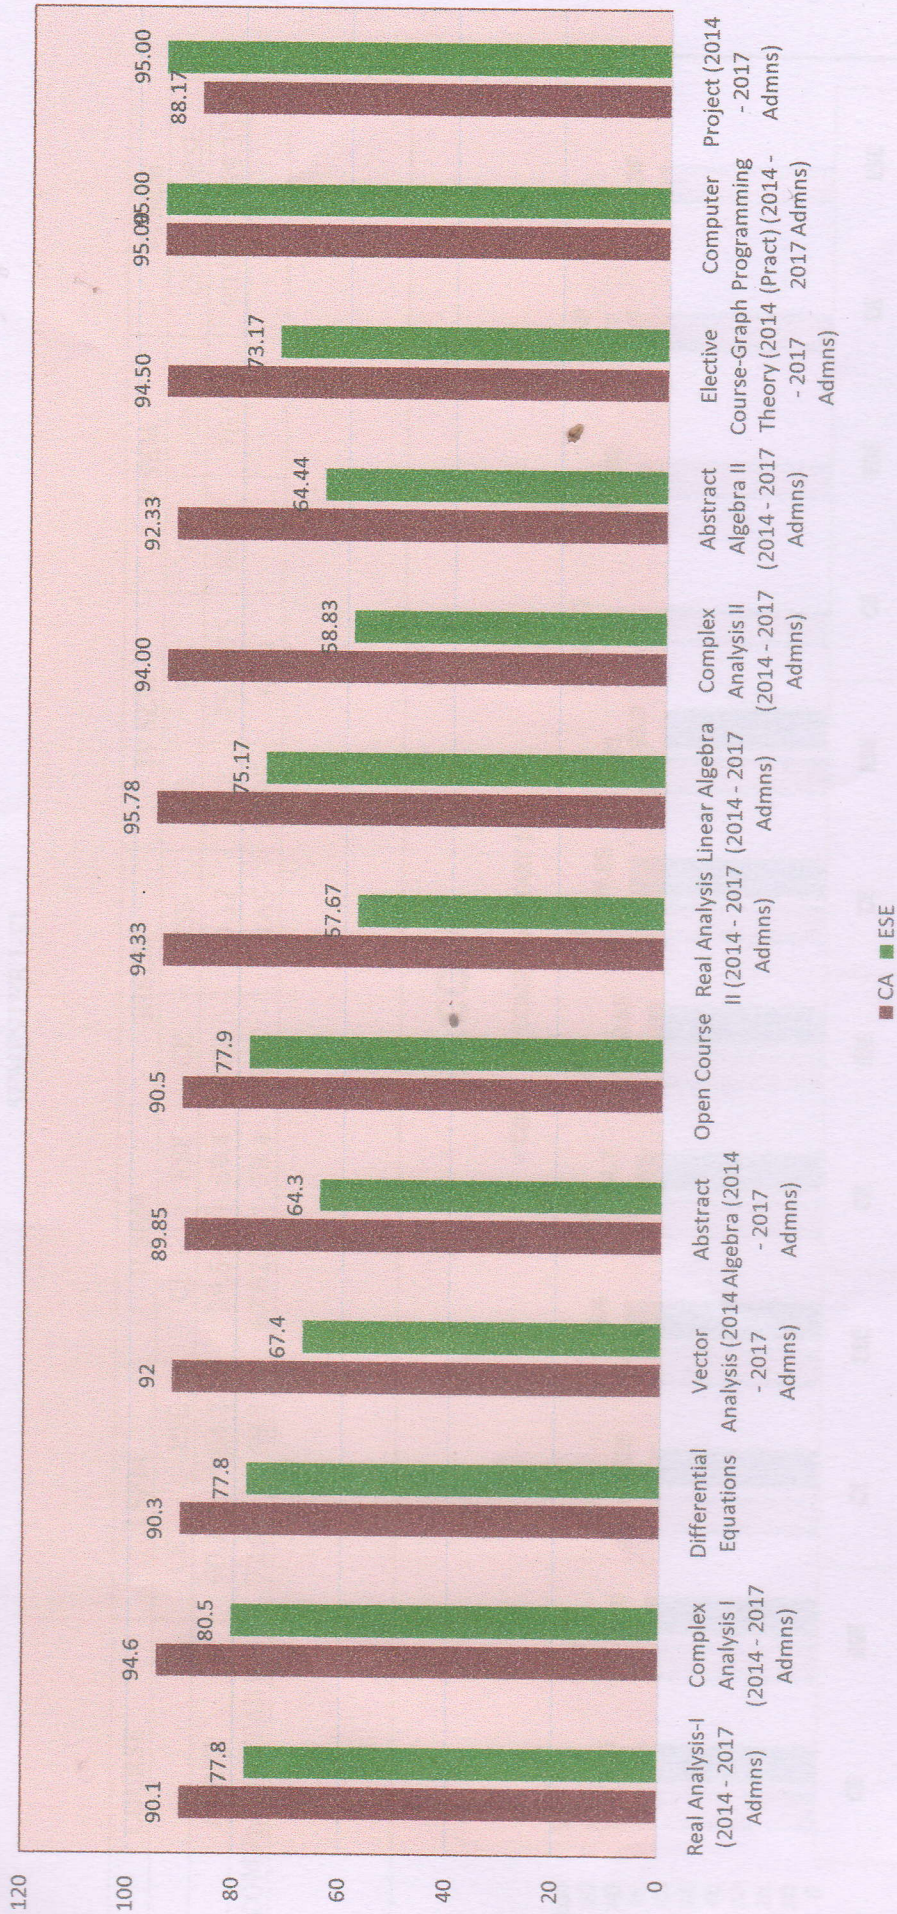

PROGRAM: MATHEMATICS

V AND VI SEMESTER

Program	CA	ESE
V SEMESTER		
Real Analysis-I	90.1	77.8
Complex Analysis I	94.6	80.5
Differential Equations	90.3	77.8
Vector Analysis	92	67.4
Abstract Algebra	89.85	64.3
Open Course	90.5	77.9
VI SEMESTER		
Real Analysis II	94.33	57.67
Linear Algebra	95.78	75.17
Complex Analysis II	94.00	58.83
Abstract Algebra II	92.33	64.44
Elective Course-Graph Theory	94.50	73.17
Computer Programming (Pract)	95.00	95.00
Project	88.17	95.00

Dr. VINCENT JOY.N.S
Principal
Christian College
Kattakada

V and VI sem

Vincent Joy N.S.

Dr. VINCENT JOY.N.S
Principal
Christian College
Kattakada