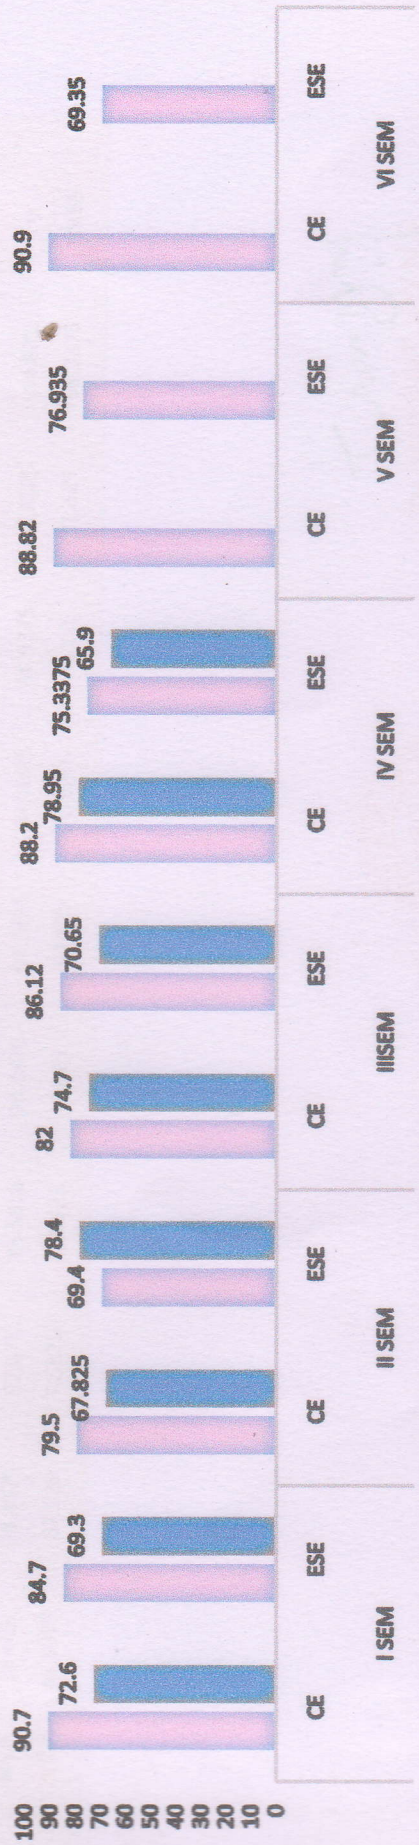

PROGRAM: COMMERCE

SEMESTER I-VI

COURSE	I SEM		II SEM		III SEM		IV SEM		V SEM		VI SEM	
	CE	ESE	CE	ESE	CE	ESE	CE	ESE	CE	ESE	CE	ESE
CORE1	90.7	84.7	79.5	69.4	82	86.12	88.2	75.3375	88.82	76.935	90.9	69.35
COMPLEMENTARY 1	72.6	69.3	67.825	78.4	74.7	70.65	78.95	65.9				

B . COM

■ CORE1 ■ COMPLEMENTARY 1

Vincent Joy.N.S.
Dr. VINCENT JOY.N.S
Principal
Christian College
Kattakada