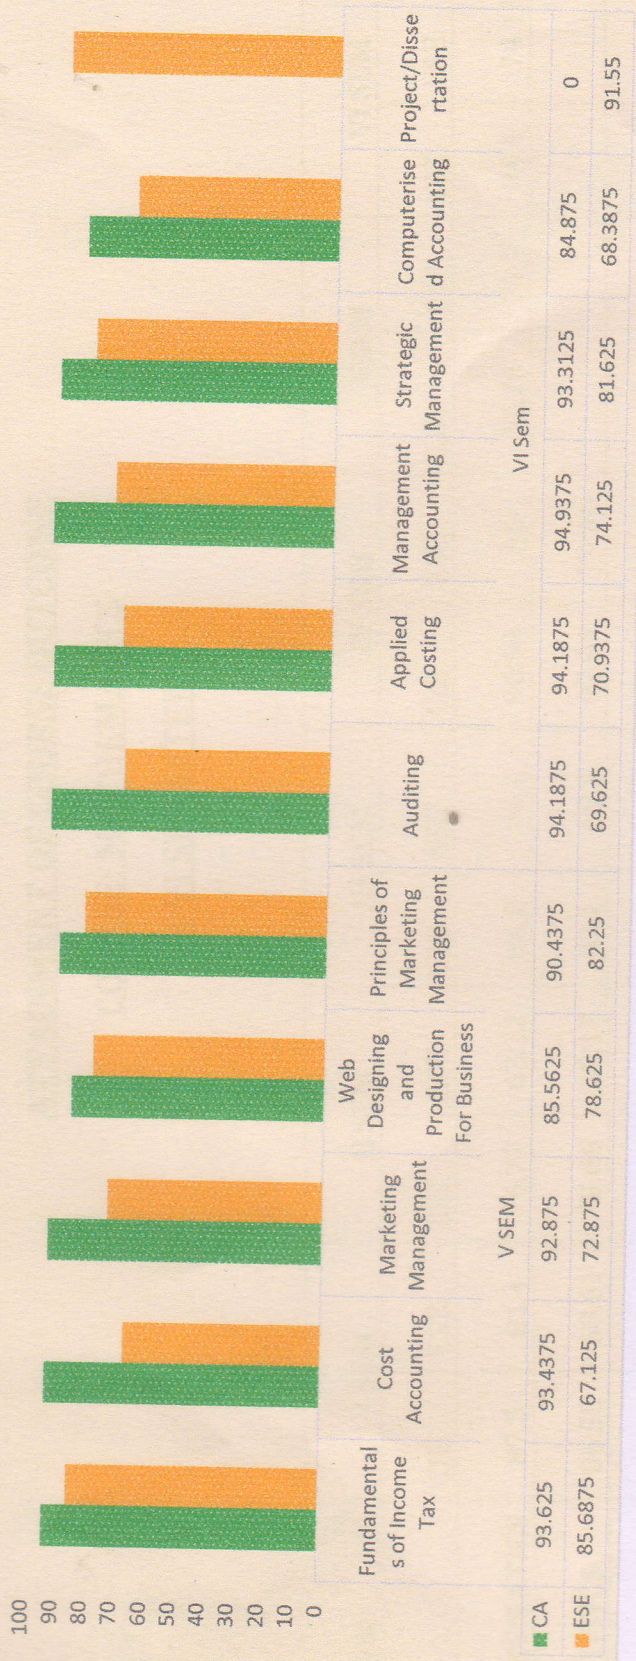

Commerce V sem VI sem

Dr. VINCENT JOY.N.S
Principal
Christian College
Kattakada