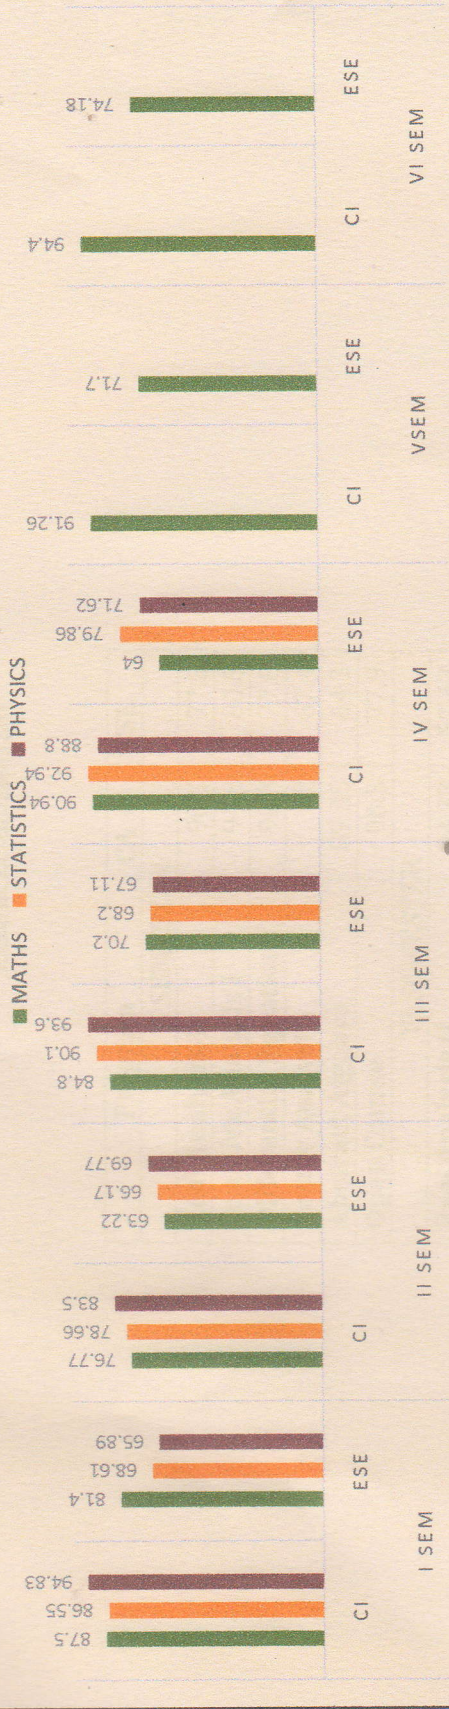

CHRISTIAN COLLEGE KATTAKADA

ATTAINMENT OF COURSE OUTCOME

COURSE: MATHEMATICS

I-VI SEMESTER

COURSE	I SEM		II SEM		III SEM		IV SEM		V SEM		VI SEM	
	CIE	ESE	CIE	ESE	CIE	ESE	CIE	ESE	CIE	ESE	CIE	ESE
MATHEMATICS	87.5	81.4	76.77	63.22	84.8	70.2	90.94	64	91.26	71.7	94.4	74.18
STATISTICS	86.55	68.61	78.66	66.17	90.1	68.2	92.94	79.86				
PHYSICS	94.83	65.89	83.5	69.77	93.6	67.11	88.8	71.62				

Dr. Vincent Joy.N.S.

Dr. VINCENT JOY.N.S.
Principal
Christian College
Kattakada

DEPARTMENT OF MATHEMATICS

Vincent Joy
Dr. VINCENT JOY.N.S
Principal
Christian College
Kattakada